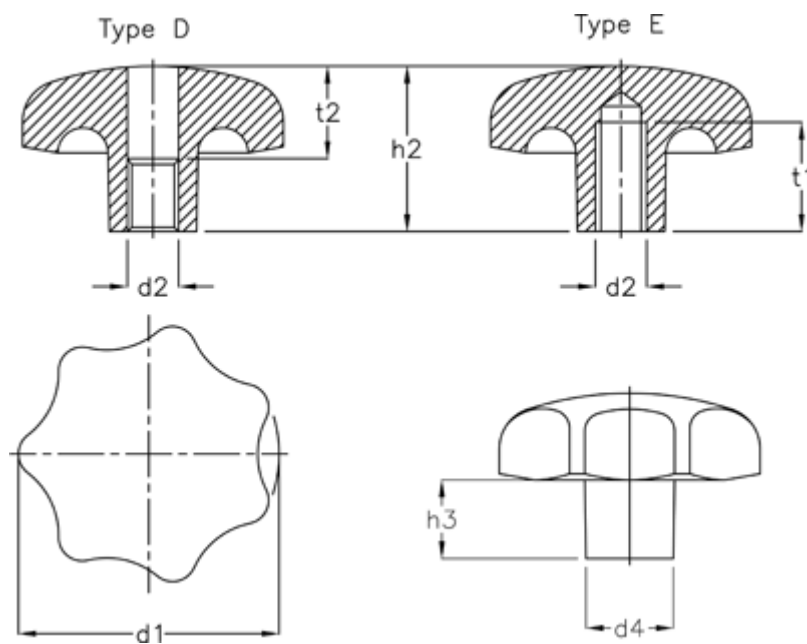

Article number: 20528474M

Description: E+G Star knob DIN 6336-AL-63-M12-E-MT

Measures

d_1	= 63
d_2	= M 12
d_4	= 20
h_2	= 40
h_3	= 21
t_1 min.	= 22
t_2	= 20